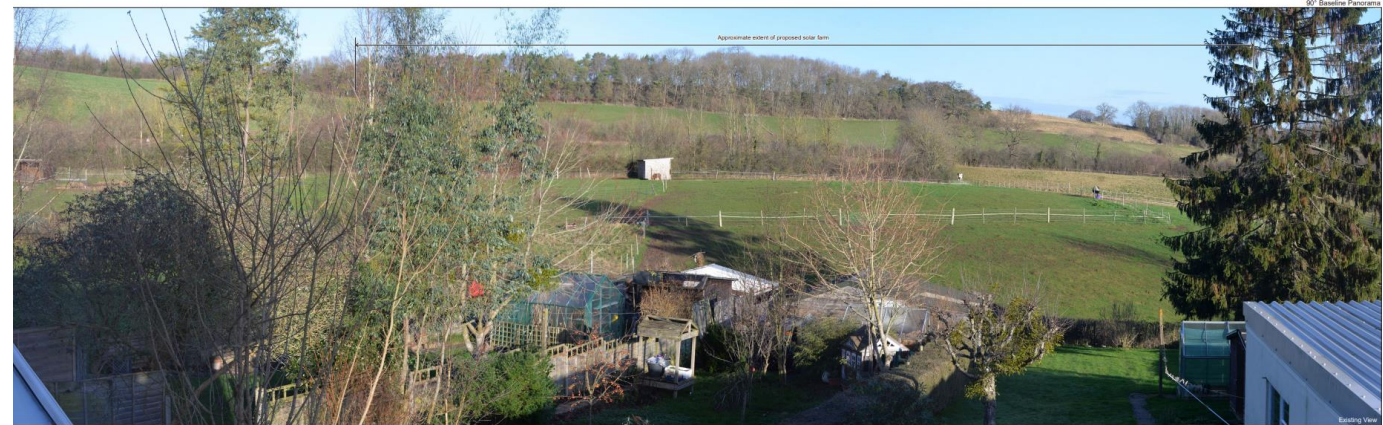

New Viewpoint 4, alternative design

- Difference versus original design:
  - Array moved further down the field
  - Hedgerow will have dying elms replaced and additional planting to block any gaps in hedgerow

View from upstairs window of 4 Fairy Hill