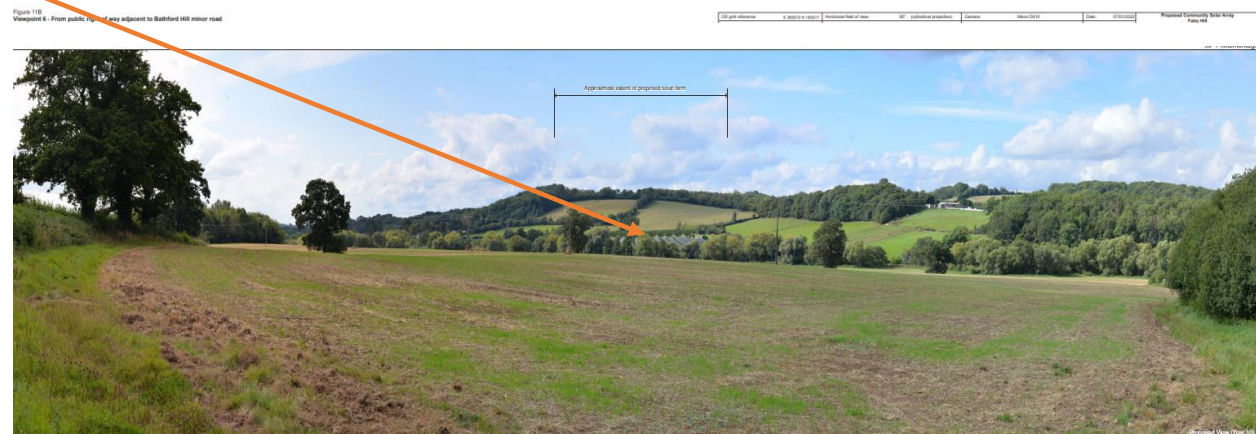

Viewpoint 6 alternative design,

- Difference versus original design:
  - Array moved further down the field, reducing angle of view
  - Additional trees planted between hedge and road
  - This view was viewpoint 3 in the consultation

View from half way up the road from Compton Dando to Burnett