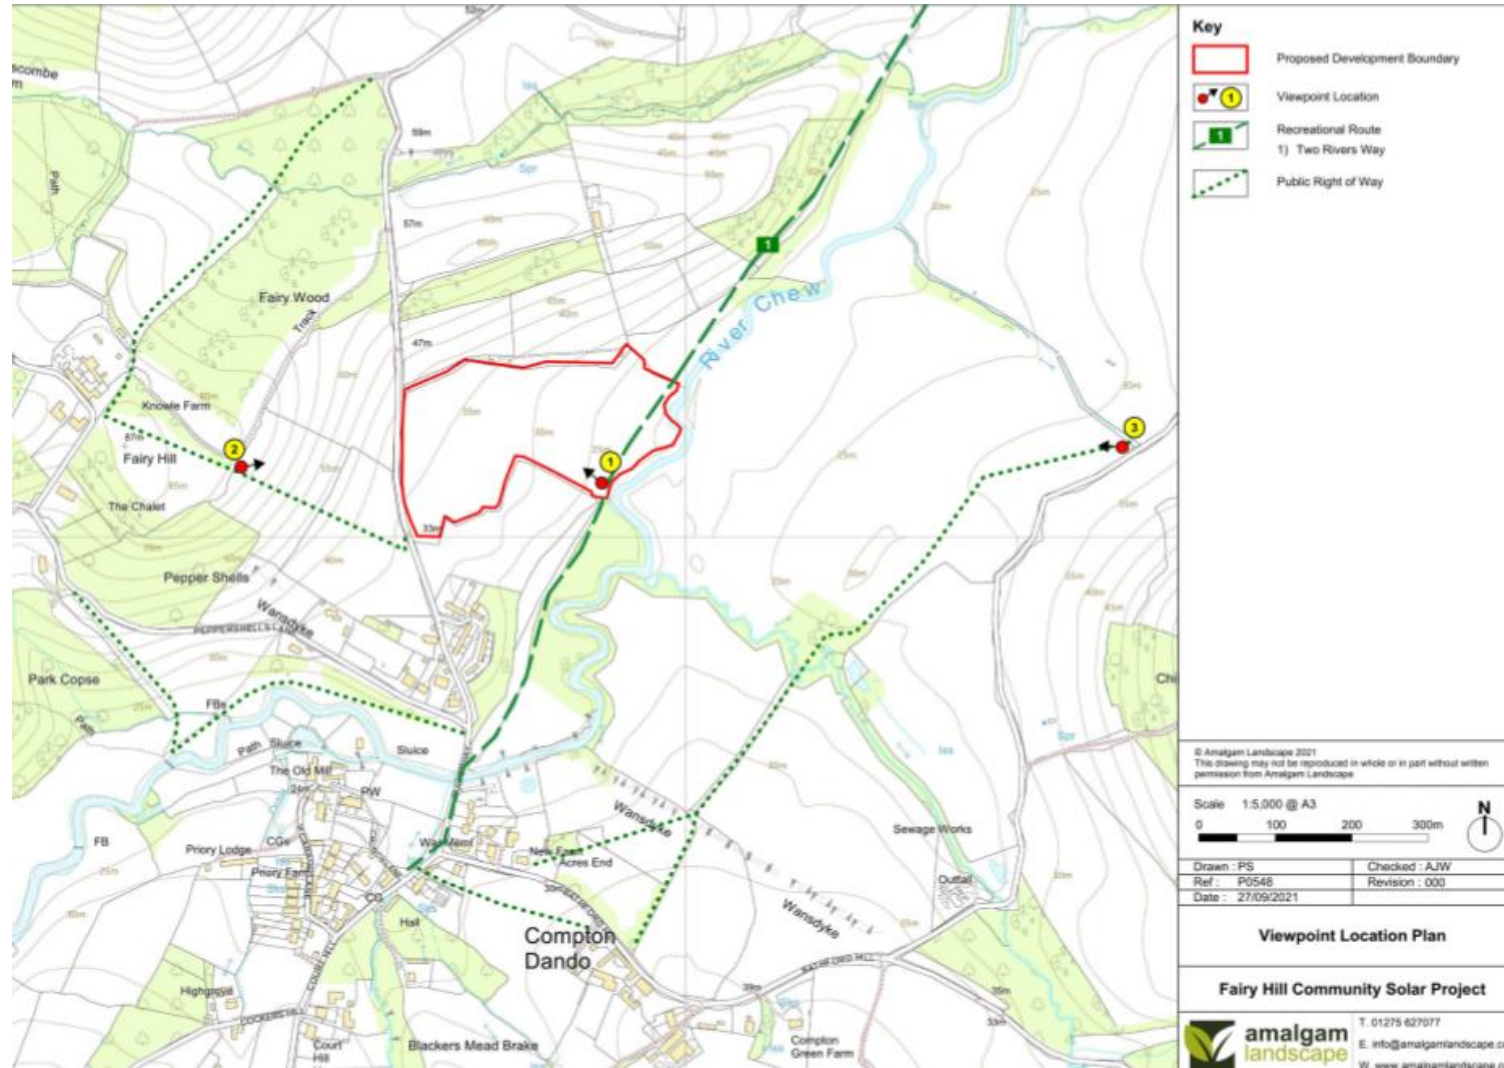

# Original Public Consultation Viewpoint 1

View from bottom of field  
along Chew river walk

# Original Consultation Viewpoint 2

View from top of  
Telegraph Hill

Viewpoint 2 - From public right of way crossing Fairy Hill

90° Photomontage

Proposed View (Year 1)

Proposed View (Year 12)

Viewpoint 2 - From public right of way crossing Fairy Hill