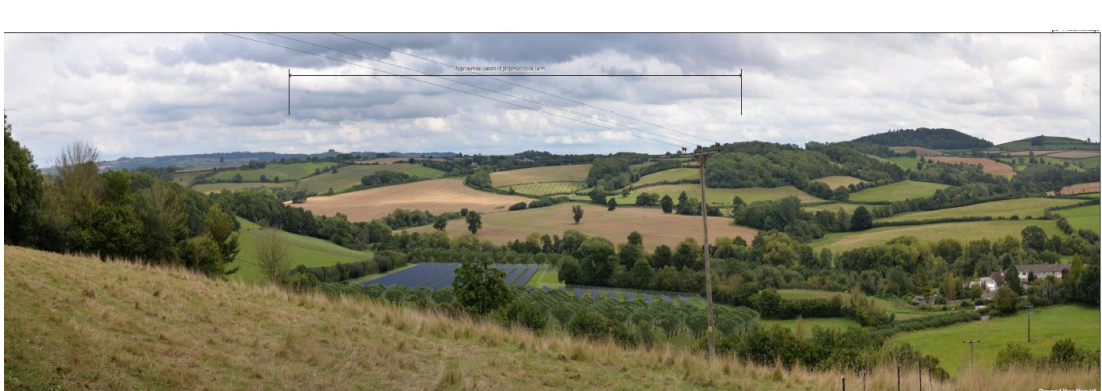

# New viewpoint 2, alternative design

- Difference versus original design:
  - Array moved further down the field
  - Additional trees planted between hedge and road
  - Access track moved to skirt perimeter of fence

# Comparing Original2 versus new 5

Viewpoint 2 - From public right of way crossing Fairy Hill

Viewpoint 2 - From public right of way crossing Fairy Hill

Viewpoint 5 - From public right of way crossing Fairy Hill

Viewpoint 5 - From public right of way crossing Fairy Hill

# Comparison of Viewpoint 3 versus viewpoint 6

Viewpoint 3 - From public right of way adjacent to Bathford Hill minor road

Viewpoint 3 - From public right of way adjacent to Bathford Hill minor road

Viewpoint 6 - From public right of way adjacent to Bathford Hill minor road